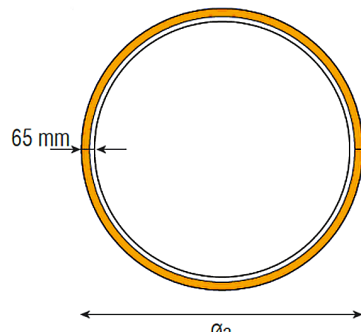

Mounting types & dimensions

R Recessed canopy

C Ceiling mounted canopy

S Ceiling mounted canopy with suspension

No additional mounting accessory needed. Luminaire comes with power supply and DALI. Pendant ropes are 1.5 m standard, special lengths on request

XOOM-IN	Ø 1000 mm	Ø 1400 mm
Power (W) ¹	96	135
Efficacy (lm/W) ¹	80	80

Tape color temperature		Total luminaire lumen output (lm) ¹	
● W825	2500 K	6300	8820
● W827	2700 K	6680	9350
● W835	3500 K	7090	9920
● W840	4000 K	7610	10660