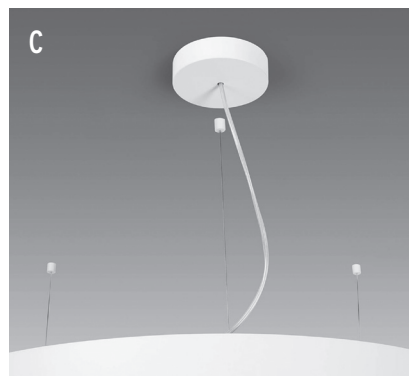

XOOM™ OUT IP40

XOOM™ OUT is a circular luminaire with an aerial design floating in time and space. The light shines outward its ring shape and floods its surrounding with elegance.

XOOM™ OUT complements any architectural concept with a graceful contrast of light and obscurity. Even though XOOM™ OUT expels light out of its core, its innovative light distribution creates a singular lighting effect.

Mounting types & dimensions

R Recessed canopy

C Ceiling mounted canopy

S Ceiling mounted canopy with suspension

No additional mounting accessory needed. Luminaire comes with power supply and DALI. Pendant ropes are 1.5 m standard, special lengths on request

Supply voltage

220 - 240 VAC	E
110 - 270 VAC	W

Control option

DALI (Standard)	C
-----------------------	---

Ingress protection

IP40	IP40
------------	------

Canopy for recessed installation.
3 suspension points.

Canopy for ceiling installation.
3 suspension points.

Canopy for ceiling installation,
suspension integrated.