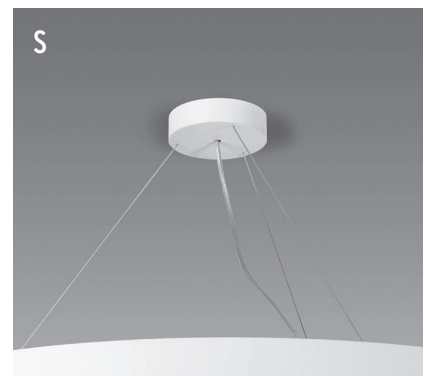

XOOM™ OUT IP40

XOOM™ OUT is a circular luminaire with an aerial design floating in time and space. The light shines outward its ring shape and floods its surrounding with elegance.

XOOM™ OUT complements any architectural concept with a graceful contrast of light and obscurity. Even though XOOM™ OUT expels light out of its core, its innovative light distribution creates a singular lighting effect.

Canopy for ceiling installation.
3 suspension points.

Canopy for ceiling installation,
suspension integrated.