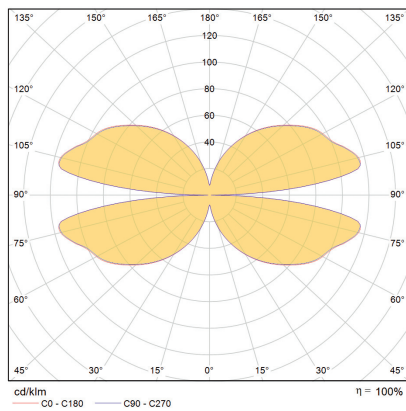

Order code

Your order code	XOOM OUT	W8__	____	_	_	_	C	IP40
Order code example	XOOM OUT	W830	1400	B	C	E	C	IP40

Color temperature

2500 K	25
2700 K	27
3000 K	30
4000 K	40

Diameter

1000 mm	1000
1400 mm	1400

Profile color (powder coating)

Silver	S
Black	B
White	W

Mounting option

Recessed canopy	R
Ceiling mounted canopy	C
Ceiling mounted canopy with suspension	S

Supply voltage

220 - 240 VAC	E
110 - 270 VAC	W

Control option

DALI (Standard)	C

Ingress protection

IP40	IP40

Canopy for recessed installation.
3 suspension points.