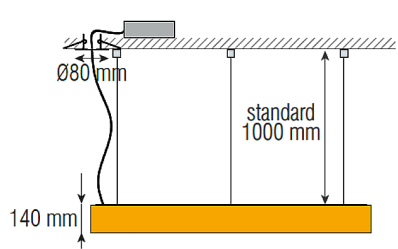

Mounting types & dimensions

R Recessed canopy

C Ceiling mounted canopy

S Ceiling mounted canopy with suspension

No additional mounting accessory needed. Luminaire comes with power supply and DALI. Pendant ropes are 1.5 m standard, special lengths on request

XOOM-IN	Ø 1000 mm	Ø 1400 mm
Power (W) ¹	96	135
Efficacy (lm/W) ¹	80	80

Tape color temperature		Total luminaire lumen output (lm) ¹	
● W825	2500 K	6300	8820
● W827	2700 K	6680	9350
● W835	3500 K	7090	9920
● W840	4000 K	7610	10660