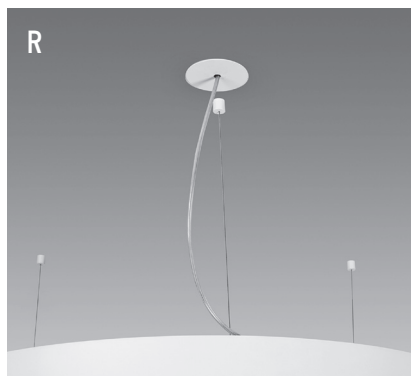

XOOM™ OUT IP40

XOOM™ OUT is a circular luminaire with an aerial design floating in time and space. The light shines outward its ring shape and floods its surrounding with elegance.

XOOM™ OUT complements any architectural concept with a graceful contrast of light and obscurity. Even though XOOM™ OUT expels light out of its core, its innovative light distribution creates a singular lighting effect.

Mounting types & dimensions

R Recessed canopy

C Ceiling mounted canopy

S Ceiling mounted canopy with suspension

No additional mounting accessory needed. Luminaire comes with power supply and DALI. Pendant ropes are 1.5 m standard, special lengths on request

Supply voltage

220 - 240 VAC	E
110 - 270 VAC	W

Control option

DALI (Standard)	C
-----------------------	---

Ingress protection

IP40	IP40
------------	------

Canopy for recessed installation.
3 suspension points.

Canopy for ceiling installation.
3 suspension points.

Canopy for ceiling installation,
suspension integrated.