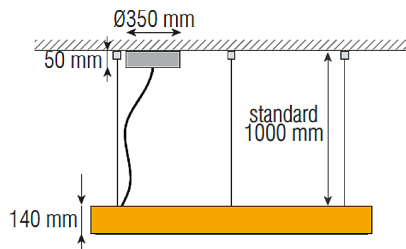

Mounting types & dimensions

R Recessed canopy

C Ceiling mounted canopy

S Ceiling mounted canopy with suspension

No additional mounting accessory needed. Luminaire comes with power supply and DALI. Pendant ropes are 1.5 m standard, special lengths on request

XOOM-IN	Ø 1000 mm	Ø 1400 mm
Power (W) ¹	96	135
Efficacy (lm/W) ¹	80	80

Tape color temperature		Total luminaire lumen output (lm) ¹	
● W825	2500 K	6300	8820
● W827	2700 K	6680	9350
● W835	3500 K	7090	9920
● W840	4000 K	7610	10660