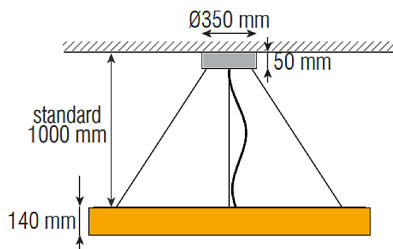

XOOM™ OUT IP40

XOOM™ OUT is a circular luminaire with an aerial design floating in time and space. The light shines outward its ring shape and floods its surrounding with elegance.

XOOM™ OUT complements any architectural concept with a graceful contrast of light and obscurity. Even though XOOM™ OUT expels light out of its core, its innovative light distribution creates a singular lighting effect.

Mounting types & dimensions

R Recessed canopy

C Ceiling mounted canopy

S Ceiling mounted canopy with suspension

No additional mounting accessory needed. Luminaire comes with power supply and DALI. Pendant ropes are 1.5 m standard, special lengths on request

XOOM-IN	Ø 1000 mm	Ø 1400 mm
Power (W) ¹	96	135
Efficacy (lm/W) ¹	80	80

Tape color temperature		Total luminaire lumen output (lm) ¹	
● W825	2500 K	6300	8820
● W827	2700 K	6680	9350
● W835	3500 K	7090	9920
● W840	4000 K	7610	10660